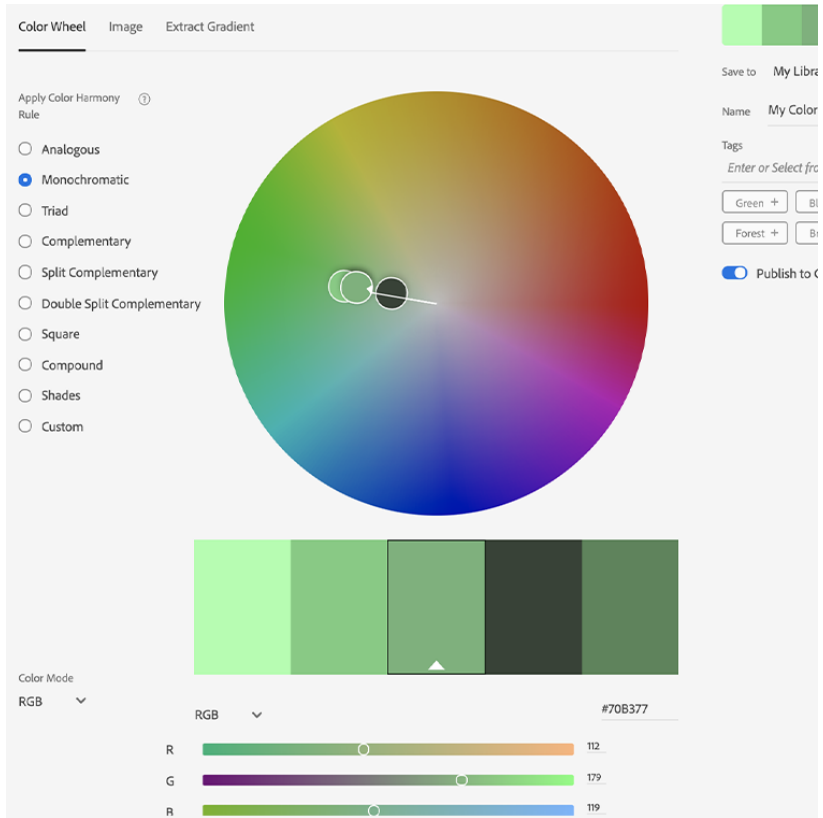

Color is great for headings, subheadings, text, or backgrounds in your Aportfolio. Color is one of the first things people notice in your Aportfolio. It can be helpful to choose a color palette before you begin creating your Aportfolio. One way you can choose a beautiful color palette is through [Adobe Color](#).

To get to Adobe Color, [CLICK HERE.](#)

Adobe has a wide variety of customizable color harmonies for you to pick from.

- Analogous
- Monochromatic
- Triad
- Complementary
- And so much more!

Click on your favorite harmony and move around the colors until you find something you like.

To add your colors to your portfolio, click on one color under the color wheel and copy the color's hex code. Make sure to not copy the hashtag in front of the hex code. Otherwise, the color won't show on your portfolio.

Go to your portfolio and click on a color box that you want to change.

Paste the hex code and the color should automatically change.

You can also extract color palettes from your own photos!

Go back to Adobe Color