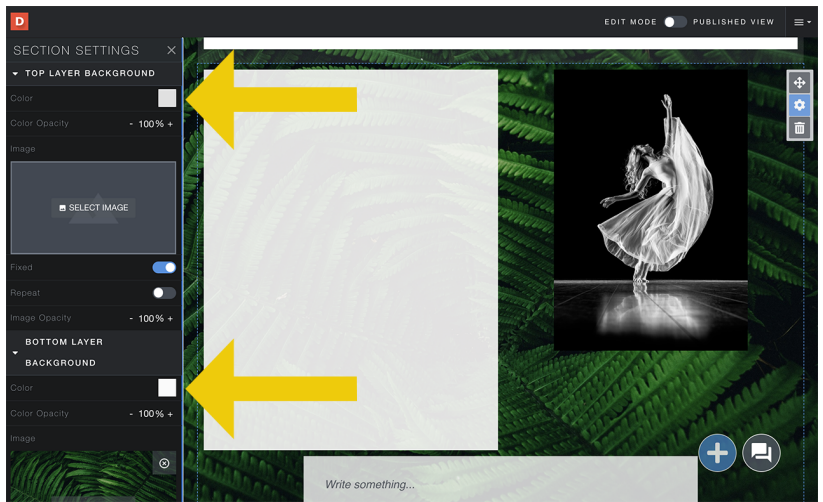

Go to your portfolio and click on a color box that you want to change.