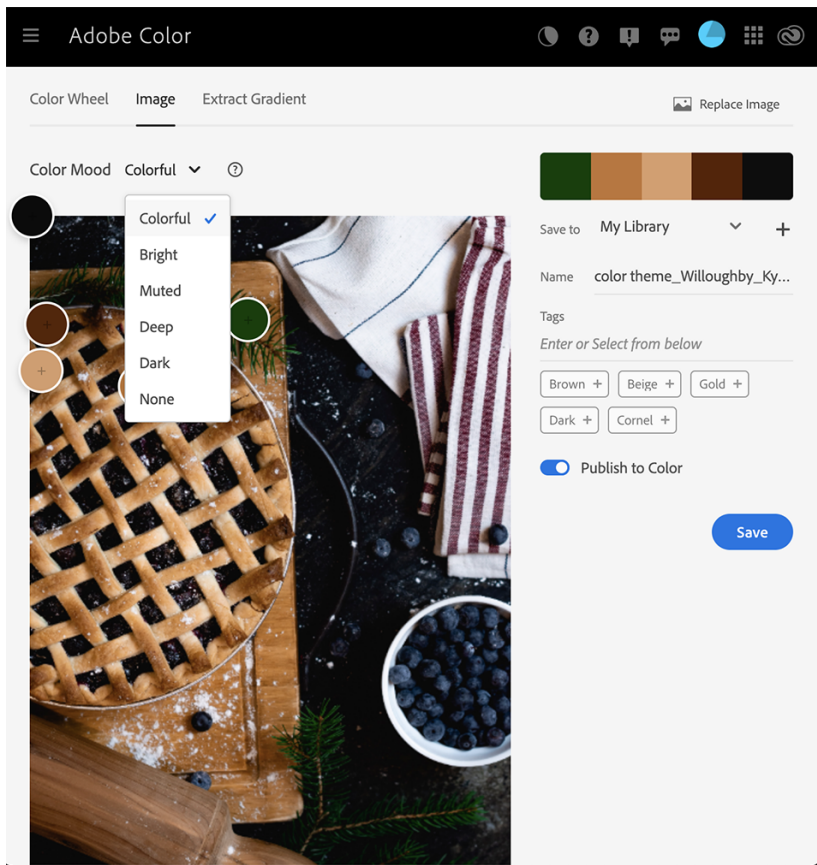

To get to Adobe Color, [CLICK HERE.](#)

Adobe has a wide variety of customizable color harmonies for you to pick from.

- Analogous
- Monochromatic
- Triad
- Complementary
- And so much more!

Click on your favorite harmony and move around the colors until you find something you like.

To add your colors to your portfolio, click on one color under the color wheel and copy the color's hex code. Make sure to not copy the hashtag in front of the hex code. Otherwise, the color won't show on your portfolio.

Go to your portfolio and click on a color box that you want to change.

Paste the hex code and the color should automatically change.

You can also extract color palettes from your own photos!

Go back to Adobe Color

Click on the word “Image” next to the color wheel on the top left of your screen.

Upload a photo and choose different color palettes from the 6 color mood options.

Copy only the numbers in the hex code below the photo and repeat steps 5 and 6 to paste the code in your aportfolio.