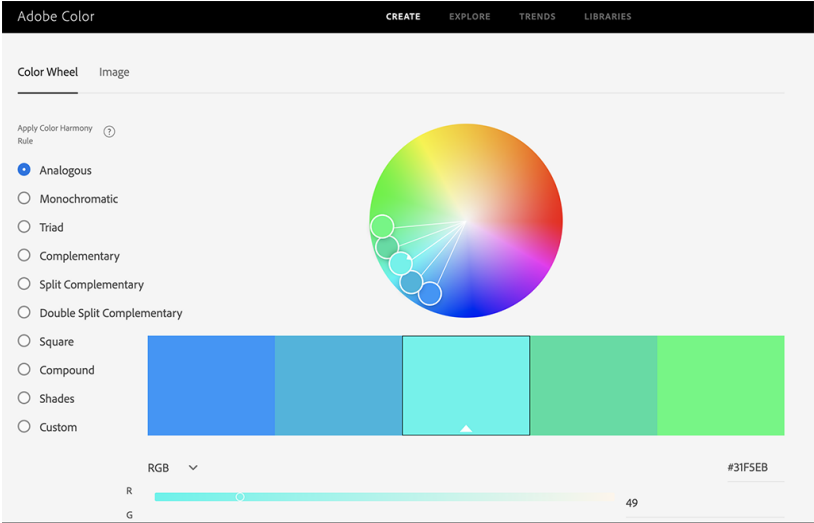

Color is great for headings, subheadings, text, or backgrounds in your Aportfolio. Color is one of the first things people notice in your Aportfolio. It can be helpful to choose a color palette before you begin creating your Aportfolio. One way you can choose a beautiful color palette is through [Adobe Color](#).

To get to Adobe Color, [CLICK HERE.](#)

Adobe has a wide variety of customizable color harmonies for you to pick from.

- Analogous
- Monochromatic
- Triad
- Complementary
- And so much more!

Click on your favorite harmony and move around the colors until you find something you like.

To add your colors to your portfolio, click on one color under the color wheel and copy the color's hex code. Make sure to not copy the hashtag in front of the hex code. Otherwise, the color won't show on your portfolio.

The screenshot shows the Adobe Color tool interface. At the top, there is a photo of a blueberry pie with a lattice crust, a wooden rolling pin, and a bowl of blueberries. Below the photo is a color palette with five swatches. The hex codes for these swatches are: #034001, #BF7534, #D99E6A, #592202, and #0D0D0D. The interface also includes a 'Publish to Color' toggle, a 'Save' button, and a footer with links for Language (English), Terms of Use, Privacy, User Forums, and Community Guidelines, along with a copyright notice for Adobe 2021.