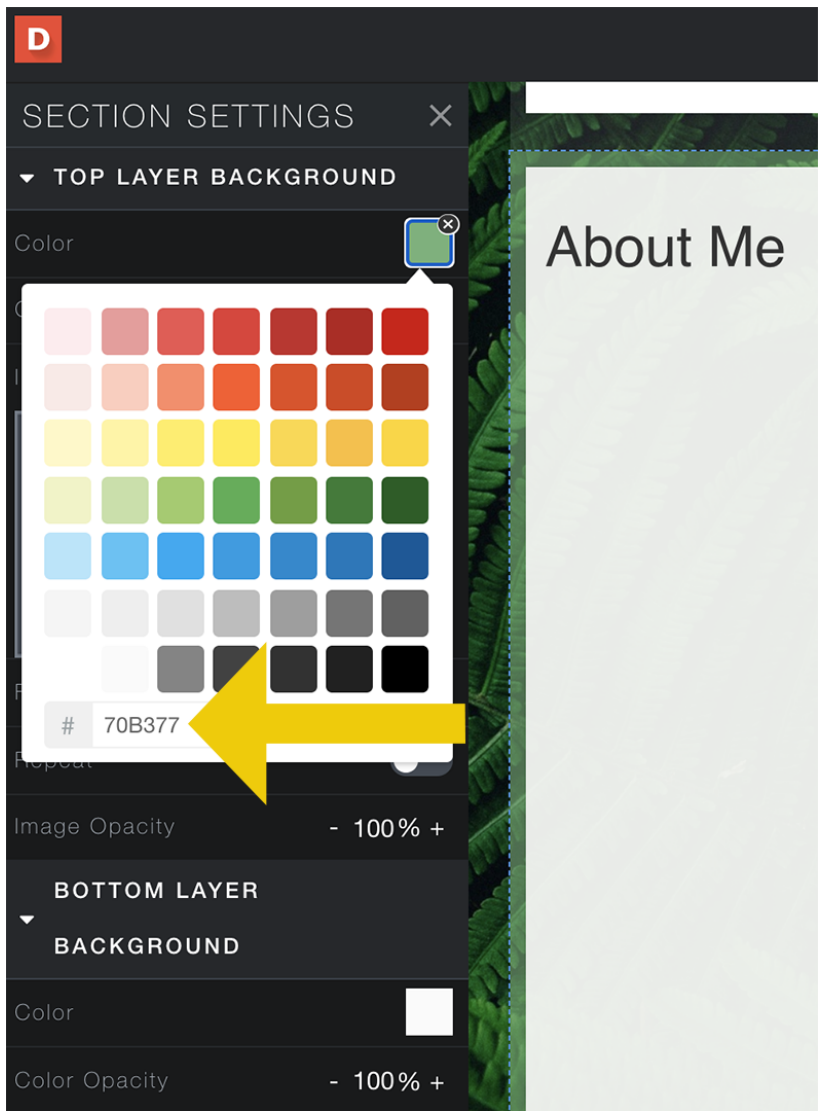

Color is great for headings, subheadings, text, or backgrounds in your Aportfolio. Color is one of the first things people notice in your Aportfolio. It can be helpful to choose a color palette before you begin creating your Aportfolio. One way you can choose a beautiful color palette is through [Adobe Color](#).

To get to Adobe Color, [CLICK HERE.](#)

Adobe has a wide variety of customizable color harmonies for you to pick from.

- Analogous
- Monochromatic
- Triad
- Complementary
- And so much more!

Click on your favorite harmony and move around the colors until you find something you like.

To add your colors to your portfolio, click on one color under the color wheel and copy the color's hex code. Make sure to not copy the hashtag in front of the hex code. Otherwise, the color won't show on your portfolio.

Go to your portfolio and click on a color box that you want to change.

Paste the hex code and the color should automatically change.

You can also extract color palettes from your own photos!

Go back to Adobe Color