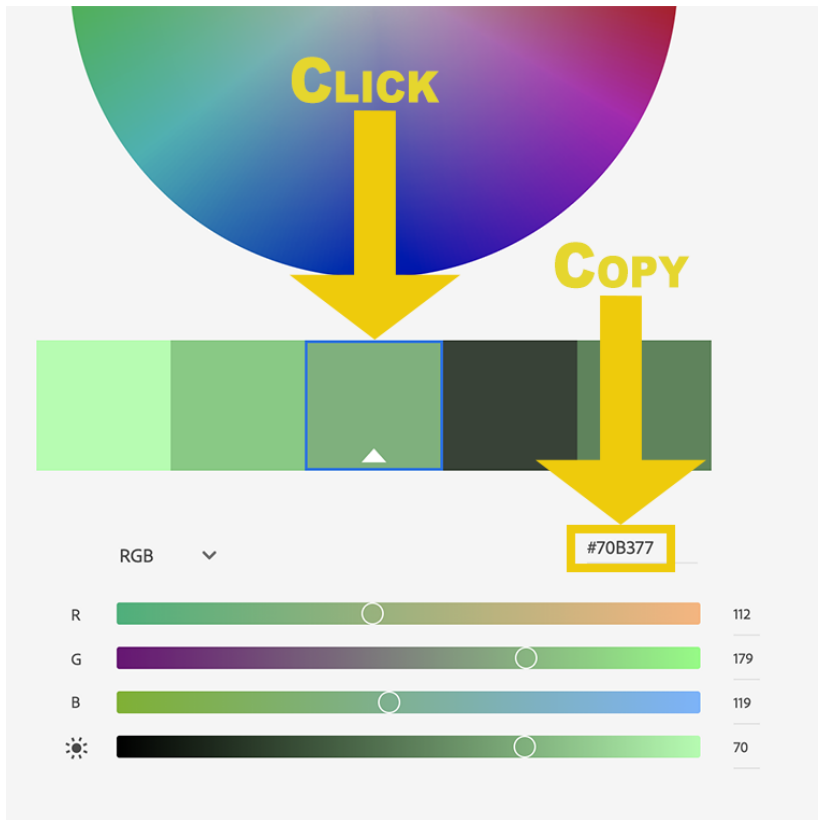

Color is great for headings, subheadings, text, or backgrounds in your Aportfolio. Color is one of the first things people notice in your Aportfolio. It can be helpful to choose a color palette before you begin creating your Aportfolio. One way you can choose a beautiful color palette is through [Adobe Color](#).

To get to Adobe Color, [CLICK HERE.](#)

Adobe has a wide variety of customizable color harmonies for you to pick from.

- Analogous
- Monochromatic
- Triad
- Complementary
- And so much more!

Click on your favorite harmony and move around the colors until you find something you like.

To add your colors to your portfolio, click on one color under the color wheel and copy the color's hex code. Make sure to not copy the hashtag in front of the hex code. Otherwise, the color won't show on your portfolio.