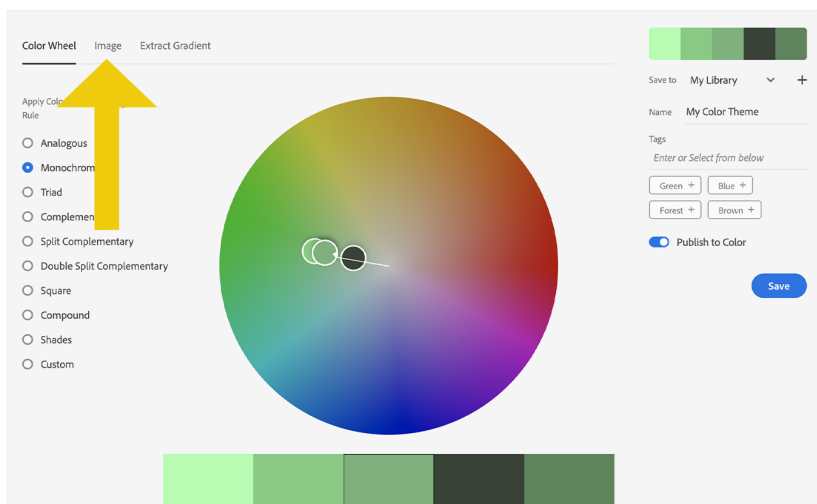

To add your colors to your portfolio, click on one color under the color wheel and copy the color's hex code. Make sure to not copy the hashtag in front of the hex code. Otherwise, the color won't show on your portfolio.

Go to your portfolio and click on a color box that you want to change.

Paste the hex code and the color should automatically change.

You can also extract color palettes from your own photos!

Go back to Adobe Color

Click on the word “Image” next to the color wheel on the top left of your screen.

Upload a photo and choose different color palettes from the 6 color mood options.

Copy only the numbers in the hex code below the photo and repeat steps 5 and 6 to paste the code in your aportfolio.

The screenshot shows the Adobe Color tool interface. At the top, there is a photo of a blueberry pie with a lattice crust, a wooden rolling pin, and a bowl of blueberries. Below the photo is a color palette with five swatches. The hex codes for these swatches are: #034001, #BF7534, #D99E6A, #592202, and #0D0D0D. The interface also includes a 'Publish to Color' toggle, a 'Save' button, and a footer with links for Language (English), Terms of Use, Privacy, User Forums, and Community Guidelines, along with a copyright notice for Adobe 2021.